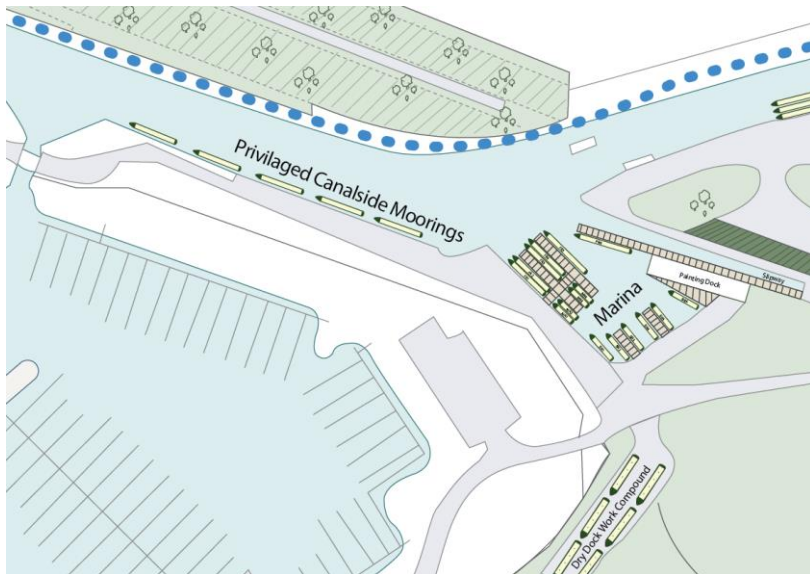

# Foxhangers Mooring Tariffs

The Foxhangers Moorings are set in amongst farmland with access a 3 minute drive off the A361 via a stone road. The highly sought after moorings at Foxhangers are very secure and peaceful with vehicular parking spaces close by the boats.

We have a limited number of both Canalside & Marina basin types of mooring both available with Water, Electric services available for each mooring. The Privilege Canalside moorings are deemed most suitable for wide beam vessels and are priced accordingly at the current market rate, any type of vessel is though welcome on these moorings. Regrettably our marina basin moorings are not appropriate for craft wider than 7 foot.